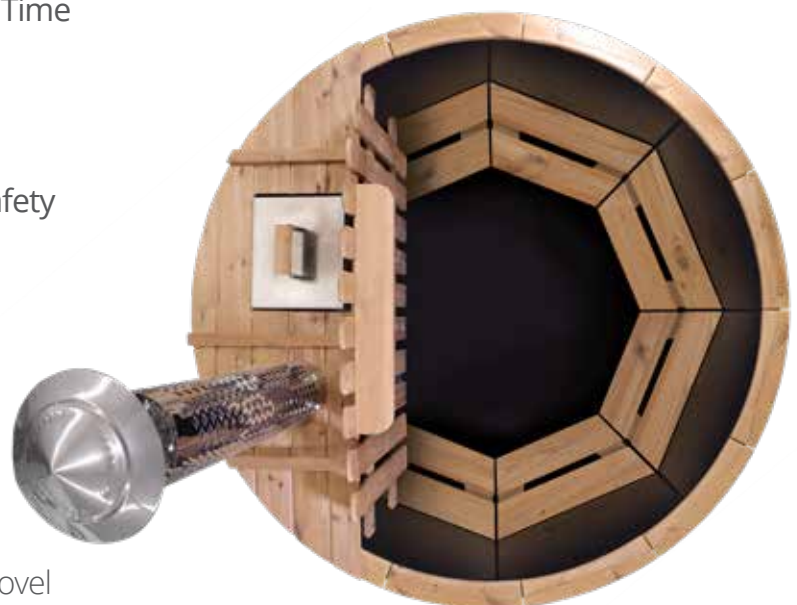

INCLUDES:

2-Tier Steps, Wooden Paddle & Ash Shovel

SCAN ME

TO FIND OUT MORE

WARRANTY: 5 Years Structural, 2 Years Stainless Steel Burner, 1 Year Parts