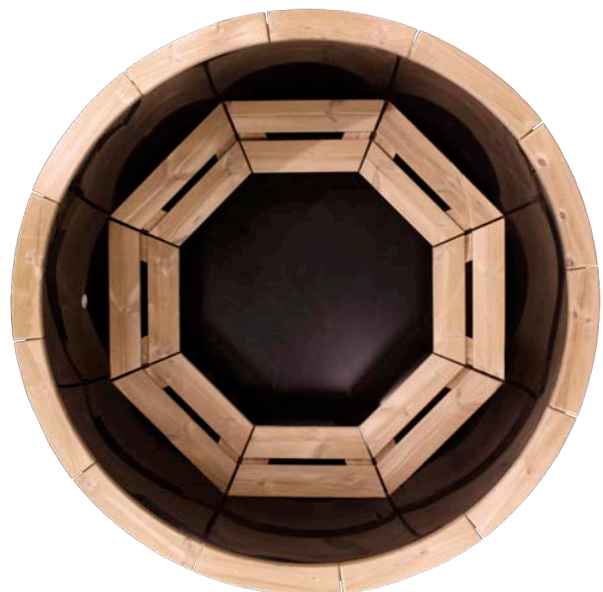

SCAN ME

TO FIND OUT MORE

WARRANTY: 5 Years Structural, **2** Years Stainless Steel Burner, **1** Year Parts