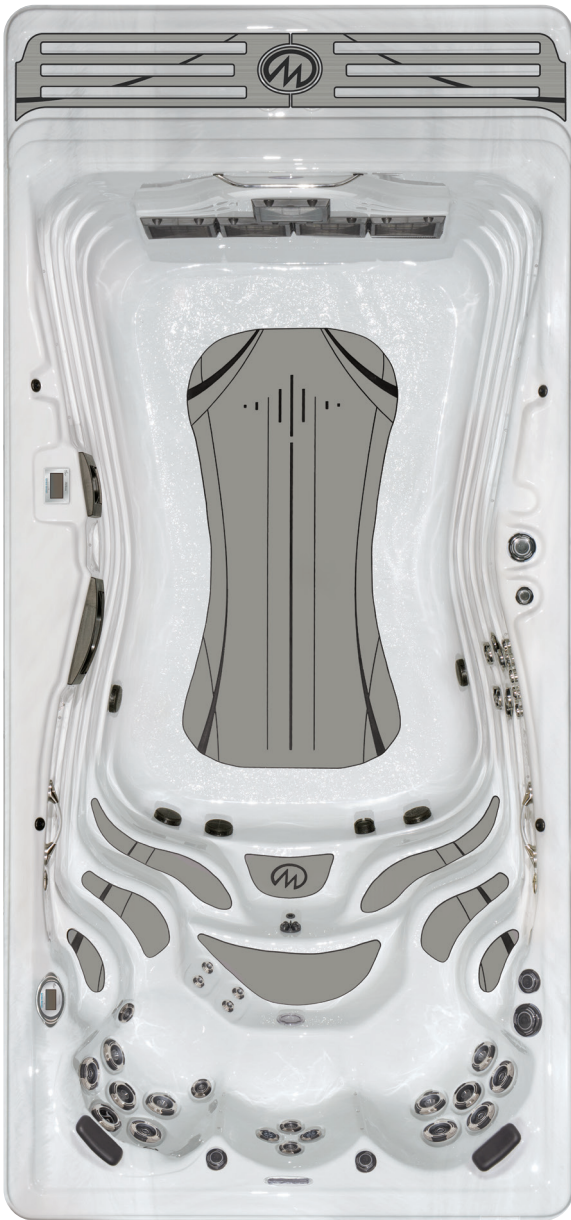

MICHAEL PHELPS SIGNATURE SWIM SPAS™

BY MASTER SPAS

MP FORCE D

The MP Force D, the shortest of the Michael Phelps Swim Spas, is almost 5 meters long. Designed to meet a broad range of health and wellness needs, the MP Force D is ideal for swimming, aquatic fitness, therapy, and family fun.

Dimensions	511 cm x 239 cm
Depth	153 cm
Water Capacity	7,325 L
Weight: Dry/Full	1 218 kg / 8,959 kg
Propulsion System	Wave XP Propulsion™ Technology
Power Requirement	32 Amps Swim Spa System + 32 Amps Spa Pool Zone
Pumps	1x 2-Spd 3HP + 1x 2-Spd 3HP
Stainless Steel Jets	39
Water Features	5
Ozone System	Standard
Filtration	EcoPur® Charge
LED Lighting	Waterline
Premium Features	StressRelief Neck and Shoulder Seat™ Wi-Fi Module, Noise Reduction System SoftTread™ Nonslip Mast3rPur™ Water Management
Exclusive Accessories	SwimNumber System, H2Xercise™ Fitness System
Add Ons / Upgrades	Wifi Module & SwimNumber App (iPad only)

SHELL OPTION

Sterling Silver Marble

SKIRT OPTION

DURAMASTER PREMIUM™ SKIRTING

Graphite Grey