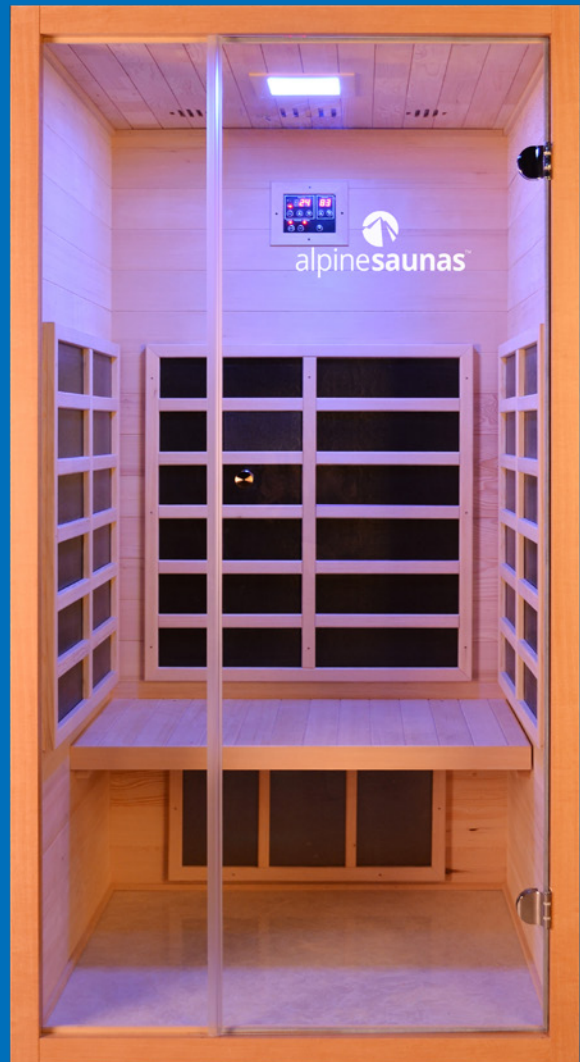

OSLO

Seats 2

Nano Carbon Heaters

Multicolour Light Therapy

190cm x 100cm x 90cm

FEATURES

- Seats 2
- Infrared Sauna
- Nano Carbon Heaters
- Crafted with Durable Canadian Hemlock Wood
- Tempered Safety Glass
- Multicolour Light Therapy

SPECIFICATIONS

Dimensions	190 x 100 x 90cm
Weight	120kg
Power Requirements	10 Amps
Material	Canadian Hemlock Wood
Heaters	4

Some Assembly Required.

2 YEAR WARRANTY

sales@alpinespas.co.nz

www.alpinespas.co.nz