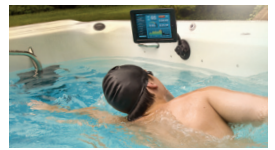

MICHAEL PHELPS SIGNATURE SWIM SPAS™

BY MASTER SPAS