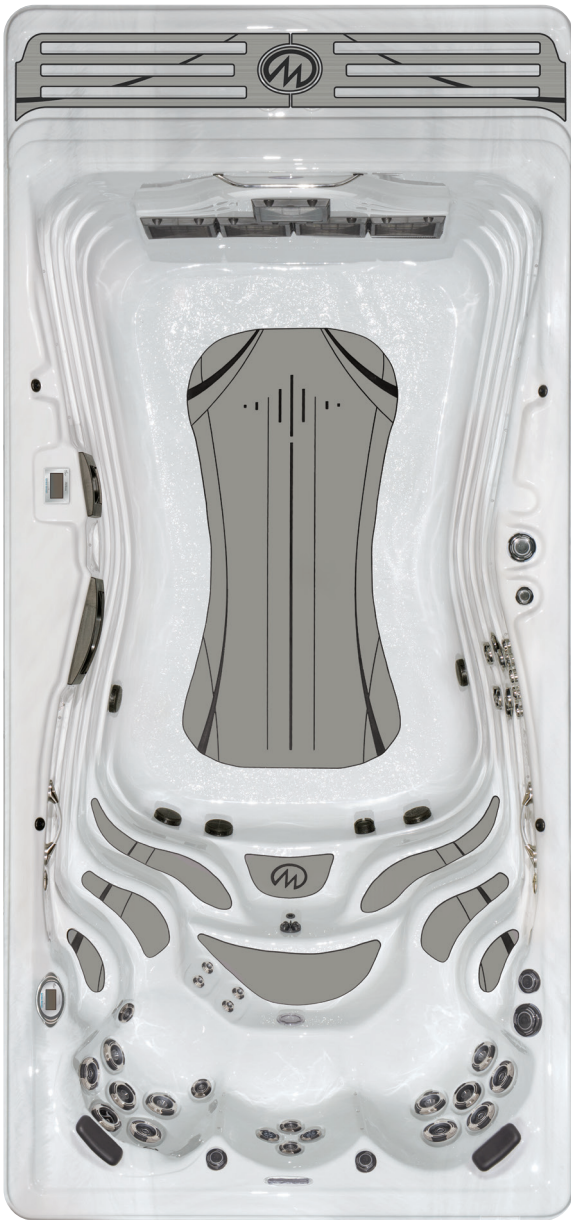

MICHAEL PHELPS SIGNATURE SWIM SPAS™

BY MASTER SPAS

MP FORCE D

The MP Force D, the shortest of the Michael Phelps Swim Spas, is almost 5 meters long. Designed to meet a broad range of health and wellness needs, the MP Force D is ideal for swimming, aquatic fitness, therapy, and family fun.

Dimensions	511 cm x 239 cm
Depth	153 cm
Water Capacity	7,325 L
Weight: Dry/Full	1 218 kg / 8,959 kg
Propulsion System	Wave XP Propulsion™ Technology
Power Requirement	32 Amps Swim Spa System + 32 Amps Spa Pool Zone
Pumps	1x 2-Spd 3HP + 1x 2-Spd 3HP
Stainless Steel Jets	39
Water Features	5
Ozone System	Standard
Filtration	EcoPur® Charge
LED Lighting	Waterline
Premium Features	StressRelief Neck and Shoulder Seat™ Wi-Fi Module, Noise Reduction System SoftTread™ Nonslip Mast3rPur™ Water Management
Exclusive Accessories	SwimNumber App™, H2Xercise™ Fitness System

SHELL OPTION

Sterling Silver Marble

SKIRT OPTION

DURAMASTER PREMIUM™ SKIRTING

Graphite Grey